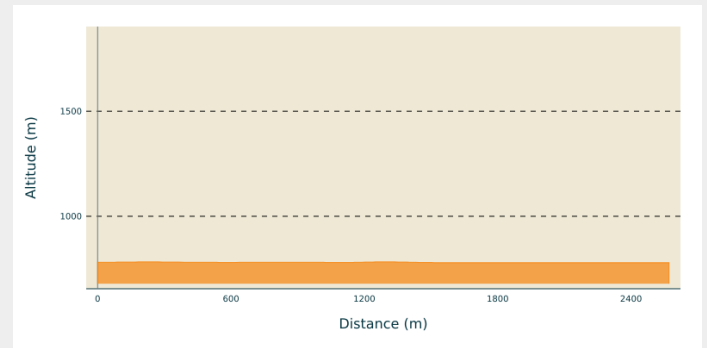

Trek

Departure : Lake Embrun

Arrival : Lake Embrun

Markings :  Trail

Cities : 1. Embrun

Altimetric profile

Min elevation 780 m Max elevation 784 m

From the car park, turn right. After the beaches, cross the Sainte Marthe stream on the footbridge.